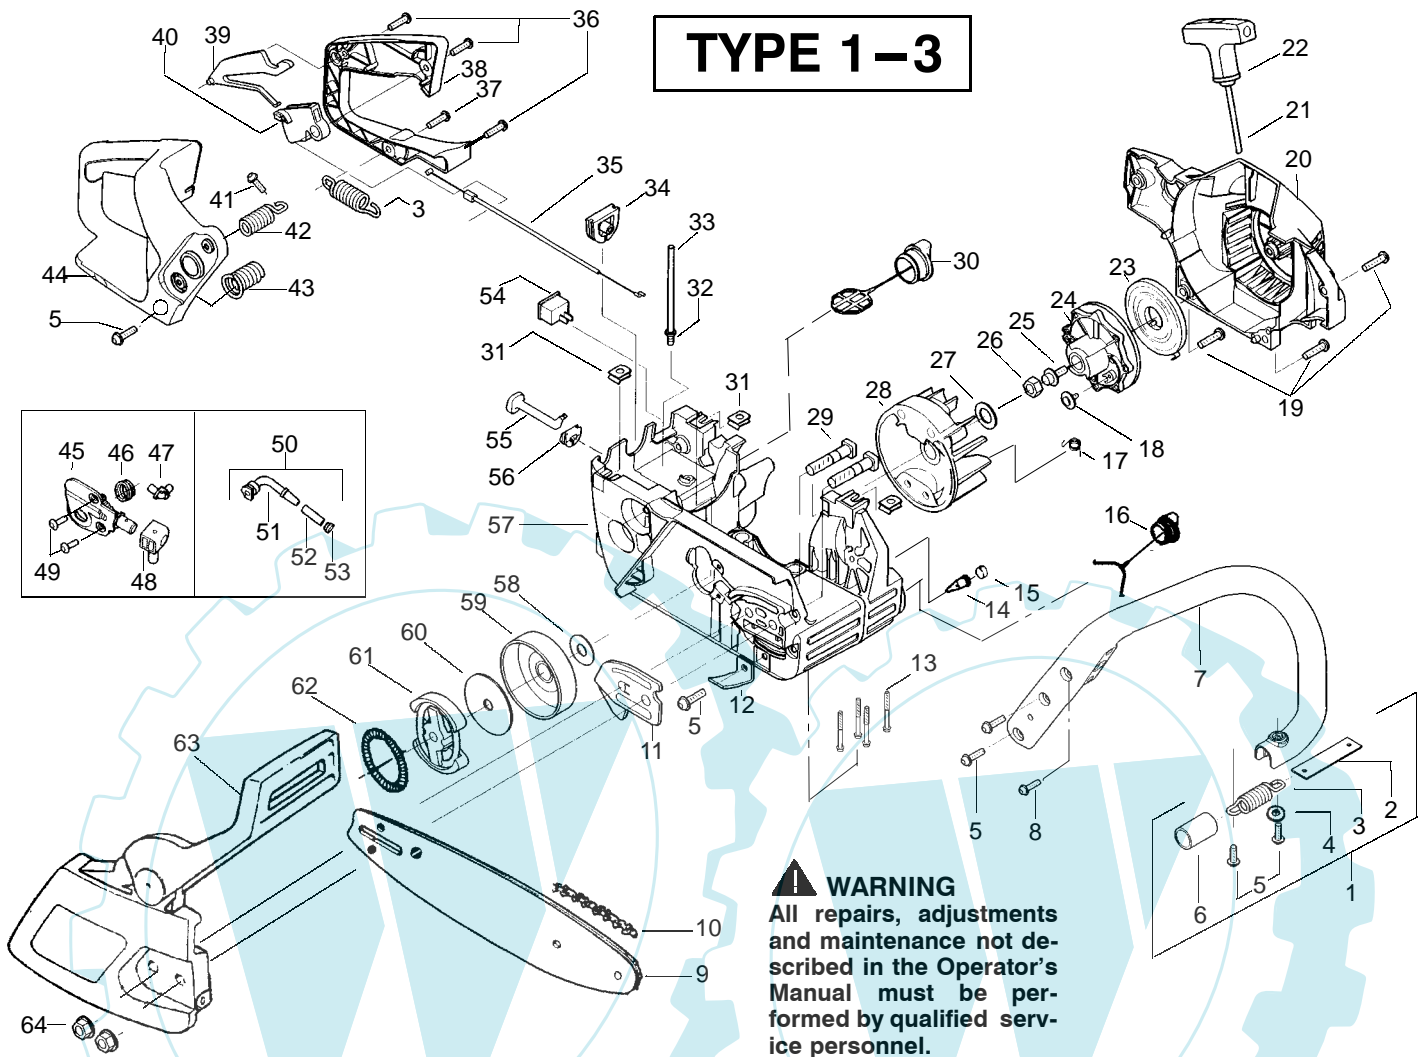

PARTS LIST NO. 530-088796		CHAIN SAW MODEL(S) 220
DATE 2/17/03	Replaces 530088796-7/25/02	
Note: Illustration may differ from actual model due to design changes		PAGE NO. 1

TYPE 1-3

WARNING
All repairs, adjustments and maintenance not described in the Operator's Manual must be performed by qualified service personnel.

✓ = NEW PART NUMBER FOR THIS IPL

★ = REFER TO THE SERVICE REFERENCE INDICATED FOR MORE INFORMATION. (LOCATED AT END OF IPL)

PARTS LIST NO. 530-088796		CHAIN SAW MODEL(S) 220
DATE 2/17/03	Replaces 530088796-7/25/02	PAGE NO. 3
Note: Illustration may differ from actual model due to design changes		