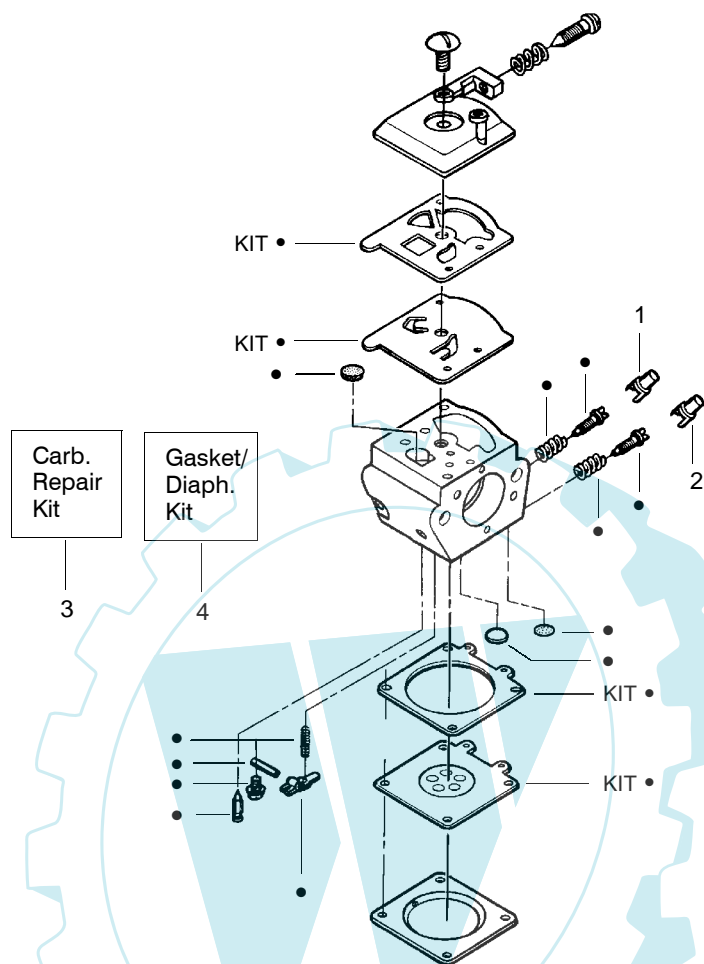

TYPE 4

Ref.	Part No.	Description	Ref.	Part No.	Description	Ref.	Part No.	Description
1.	530016153	Screw	16.	530049870	Plate-Muffler Back	33.	530019239	Carb. Gasket
2.	530071310	Shield-Cylinder	17.	530016132	Screw	34.	530071621	Kit-Carburetor (WT-625)
3.	530047213	Assy-Air Purge	18.	530036103	Screen-Spark	35.	530047604	Housing-Air Filter
4.	530015780	Screw	19.	530037813	Muffler Diffuser	36.	530016101	Nut
5.	530095646	Assy-Fuel Pick-up	20.	530019221	Muffler Gasket	37.	530037793	Air Filter - Foam
6.	530069247	Kit-Line Purge/Carb. (Small Dia)	21.	530047207	Muffler Ass'y. (Incl. 16-20)	38.	530031135	Scrench
7.	530035526	Grommet-Carb Adjust.	22.	530047062	Assy-Crankshaft	39.	530069608	Kit-Engine Gasket (incl. 20,29,33)
8.	530054144	Seal-Carb Adapter	23.	530037935	Cap-Crankcase		Not Shown	
9.	952030150	Spark Plug (RCJ-7Y)	24.	530056363	Assy-Seal & Bearing			
10.	530016136	Clip-High Tension Lead	25.	530038729	Ring-Piston			
11.	530049117	Assy-Wire Harness (includes switch)	26.	530015697	Retainer - Piston Pin			
12.	530015814	Screw	27.	530069719	Kit-Piston - (incl. 25,26)			
13.	530039167	Module-Ignition	28.	530071411	Kit-Cylinder			
14.	530047442	Strap-Ground	29.	530019249	Gasket - Carb. Adapter		530163654	Operator Manual
15.	530037652	Insulator-Heat	30.	530016187	Screw		530057267	Instruction Decal
			31.	530049700	Adapter-Carb.			
			32.	530016386	Screw			

✓ = NEW PART NUMBER FOR THIS IPL

★ = REFER TO THE SERVICE REFERENCE INDICATED FOR MORE INFORMATION. (LOCATED AT END OF IPL)

Carburetor Assembly - #530069722-WT391

Ref.	Part No.	Description
1.	530038479	Limiter Cap-High (brown)
2.	530038478	Limiter Cap-Low (tan)
3.	530069826	Carburetor Repair Kit (● Indicates Contents)
4.	530069844	Gasket/Diaphragm Kit (KIT=Indicates Contents)