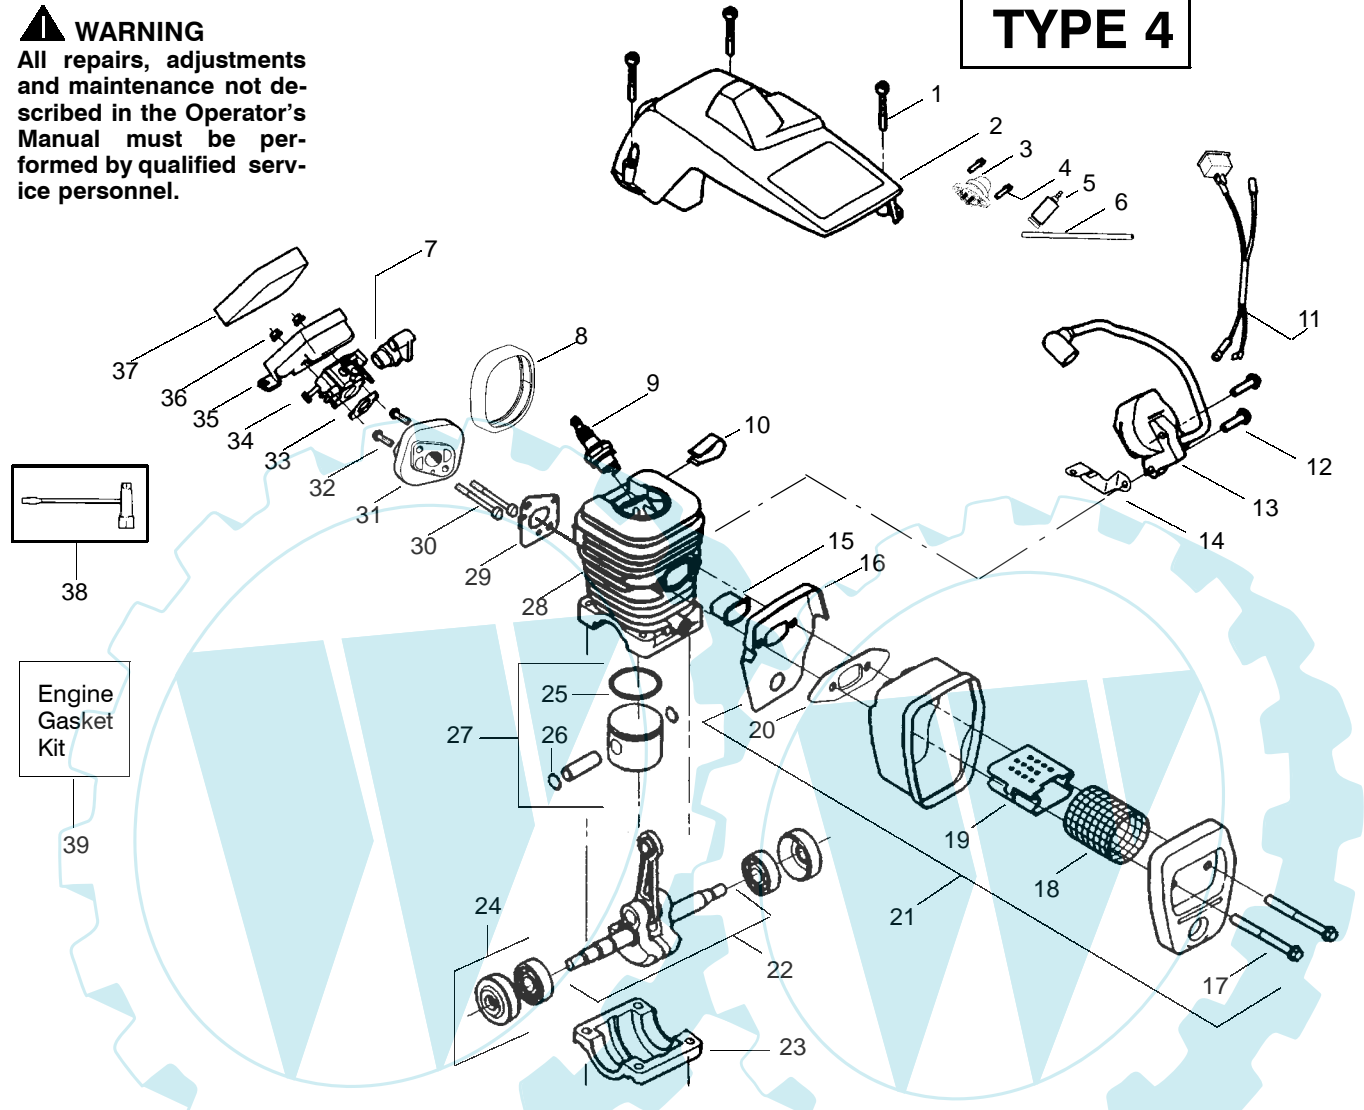

PARTS LIST NO. 530-088796	
DATE 2/17/03	Replaces 530088796-7/25/02

CHAIN SAW MODEL(S) 220
PAGE NO. 4

Note: Illustration may differ from actual model due to design changes

WARNING
All repairs, adjustments and maintenance not described in the Operator's Manual must be performed by qualified service personnel.

TYPE 4

Ref.	Part No.	Description	Ref.	Part No.	Description	Ref.	Part No.	Description
1.	530016153	Screw	16.	530049870	Plate-Muffler Back	33.	530019239	Carb. Gasket
2.	530071310	Shield-Cylinder	17.	530016132	Screw	34.	530071621	Kit-Carburetor (WT-625)
3.	530047213	Assy-Air Purge	18.	530036103	Screen-Spark	35.	530047604	Housing-Air Filter
4.	530015780	Screw	19.	530037813	Muffler Diffuser	36.	530016101	Nut
5.	530095646	Assy-Fuel Pick-up	20.	530019221	Muffler Gasket	37.	530037793	Air Filter - Foam
6.	530069247	Kit-Line Purge/Carb. (Small Dia)	21.	530047207	Muffler Ass'y. (Incl. 16-20)	38.	530031135	Scrench
7.	530035526	Grommet-Carb Adjust.	22.	530047062	Assy-Crankshaft	39.	530069608	Kit-Engine Gasket (incl. 20,29,33)
8.	530054144	Seal-Carb Adapter	23.	530037935	Cap-Crankcase		Not Shown	
9.	952030150	Spark Plug (RCJ-7Y)	24.	530056363	Assy-Seal & Bearing			
10.	530016136	Clip-High Tension Lead	25.	530038729	Ring-Piston			
11.	530049117	Assy-Wire Harness (includes switch)	26.	530015697	Retainer - Piston Pin			
12.	530015814	Screw	27.	530069719	Kit-Piston - (incl. 25,26)			
13.	530039167	Module-Ignition	28.	530071411	Kit-Cylinder			
14.	530047442	Strap-Ground	29.	530019249	Gasket - Carb. Adapter		530163654	Operator Manual
15.	530037652	Insulator-Heat	30.	530016187	Screw		530057267	Instruction Decal
			31.	530049700	Adapter-Carb.			
			32.	530016386	Screw			

✓ = NEW PART NUMBER FOR THIS IPL

★ = REFER TO THE SERVICE REFERENCE INDICATED FOR MORE INFORMATION. (LOCATED AT END OF IPL)