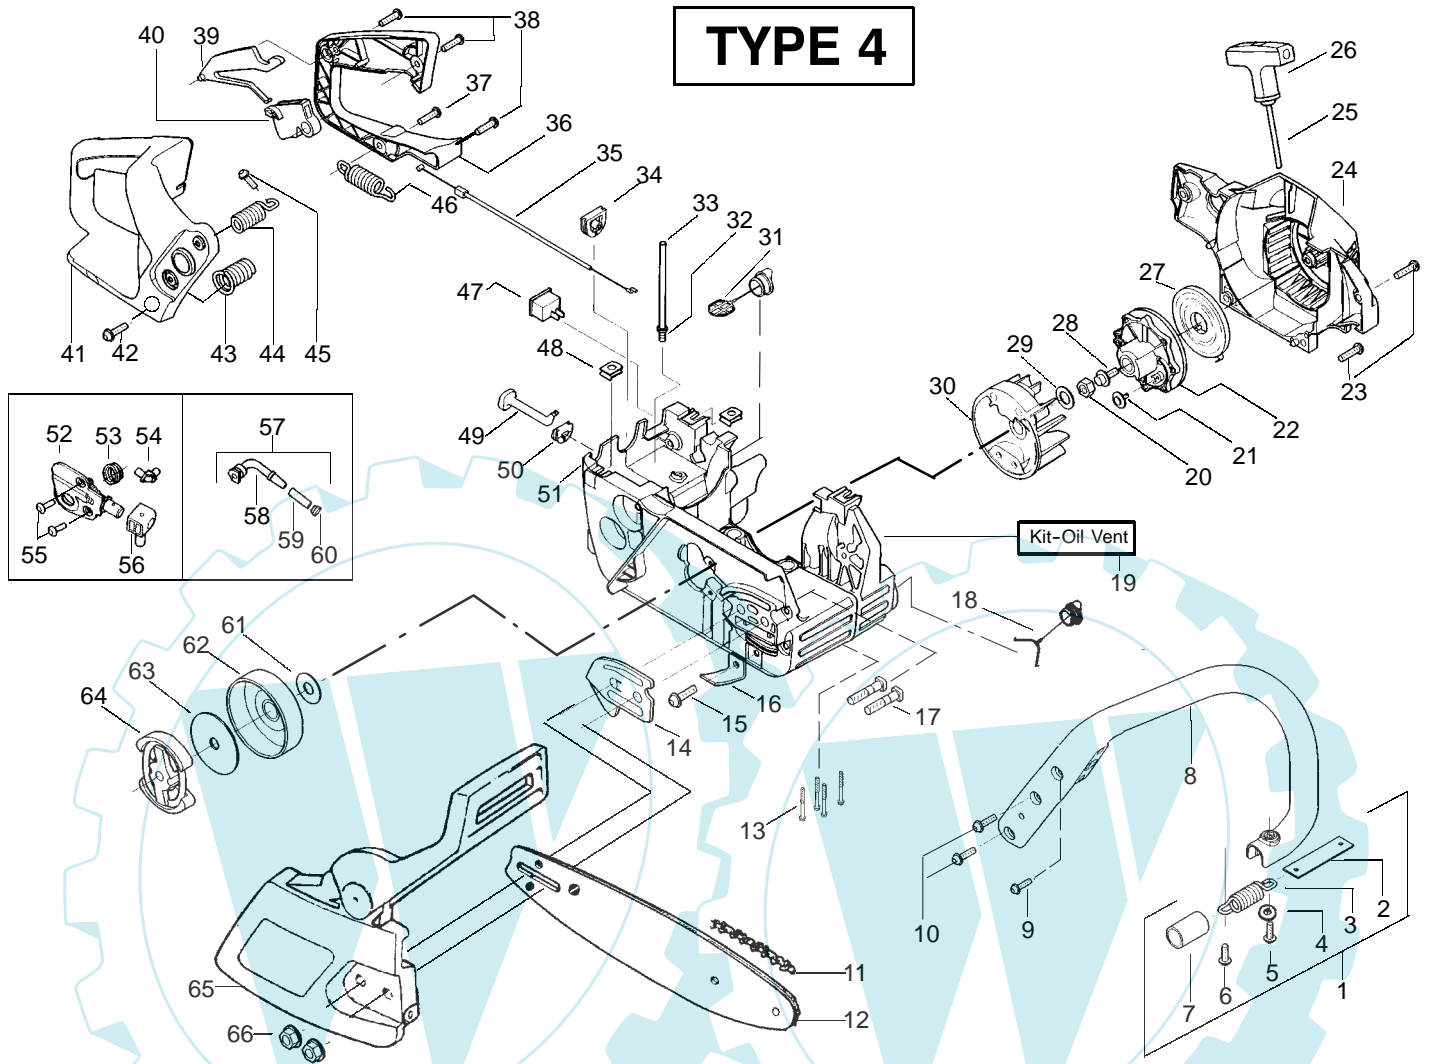

Ref.	Part No.	Description	Ref.	Part No.	Description	Ref.	Part No.	Description
1.	530047963	Assy.-Isolator	24.	530049335	Assy-Fan Housing	48.	530015922	Nut-"U"-Type
2.	530047608	Limiter Strap	25.	530069232	Kit - Rope	49.	530047605	Knob-Choke
3.	530042082	Spring-Isolator	26.	530049797	Handle-Starter	50.	530049005	Grommet-Knob
4.	530015123	Washer	27.	530027531	Spring-Recoil	51.	530056596	Assy-Chassis
5.	530016018	Screw	28.	530015920	Screw	52.	530071259	Kit - Oil Pump
6.	530015843	Screw	29.	530015127	Washer-Flywheel			(incl. 53,54,56)
7.	530036142	Sleeve-AV Spring	30.	530039209	Assy-Flywheel	53.	530037820	Gear-Worm Spring
8.	530047583	Handle-Front	31.	530047192	Assy-Fuel Cap	54.	530049477	Elbow-Oil Pickup
9.	530015940	Screw	32.	530023877	Fitting-fuel line	55.	530016064	Screw
10.	530015814	Screw	33.	530069216	Kit-Fuel line (large)	56.	530019206	Seal Block
11.	952051211	Chain-16"	34.	530047631	Grommet-Cable	57.	530047663	Assy-Oil Pickup
12.	530044864	Bar-16" Quick Adjust	35.	530047602	Cable-Throttle			(Incl. 58-60)
13.	530016132	Screw	36.	530047581	Cover-Rear Handle	58.	530038373	Pickup-Oiler
14.	530038238	Plate-Bar Mounting	37.	530015886	Screw	59.	530037821	Filter-Oil
15.	530015814	Screw	38.	530015906	Screw	60.	530030189	Plug-Oil Filter
16.	530029850	Chain Catcher	39.	530036098	Throttle Lockout	61.	530015907	Washer-Thrust
17.	530016133	Bolt-Bar	40.	530036097	Trigger-Throttle	62.	530047061	Assy.-Clutch Drum
18.	530010846	Assy-Oil Cap	41.	530047582	Handle - Rear			w/bearing
19.	530071666	Kit-Oil Check Valve	42.	530015814	Screw	63.	530015611	Washer-Clutch
20.	530016134	Nut-Flywheel	43.	530053274	Assy. Isolator - lower	64.	530014949	Assy. Clutch
21.	530016080	Screw	44.	530071385	Kit-Isolator (Upper)	65.	530054999	Assy-Chain Brake
22.	530037817	Starter Pulley	45.	530015875	Screw	66.	530015917	Nut-Bar Mounting
23.	530015892	Screw	46.	530042082	Spring-Isolator			
			47.	530069572	Kit-Switch			

✓ = NEW PART NUMBER FOR THIS IPL

★ = REFER TO THE SERVICE REFERENCE INDICATED FOR MORE INFORMATION. (LOCATED AT END OF IPL)