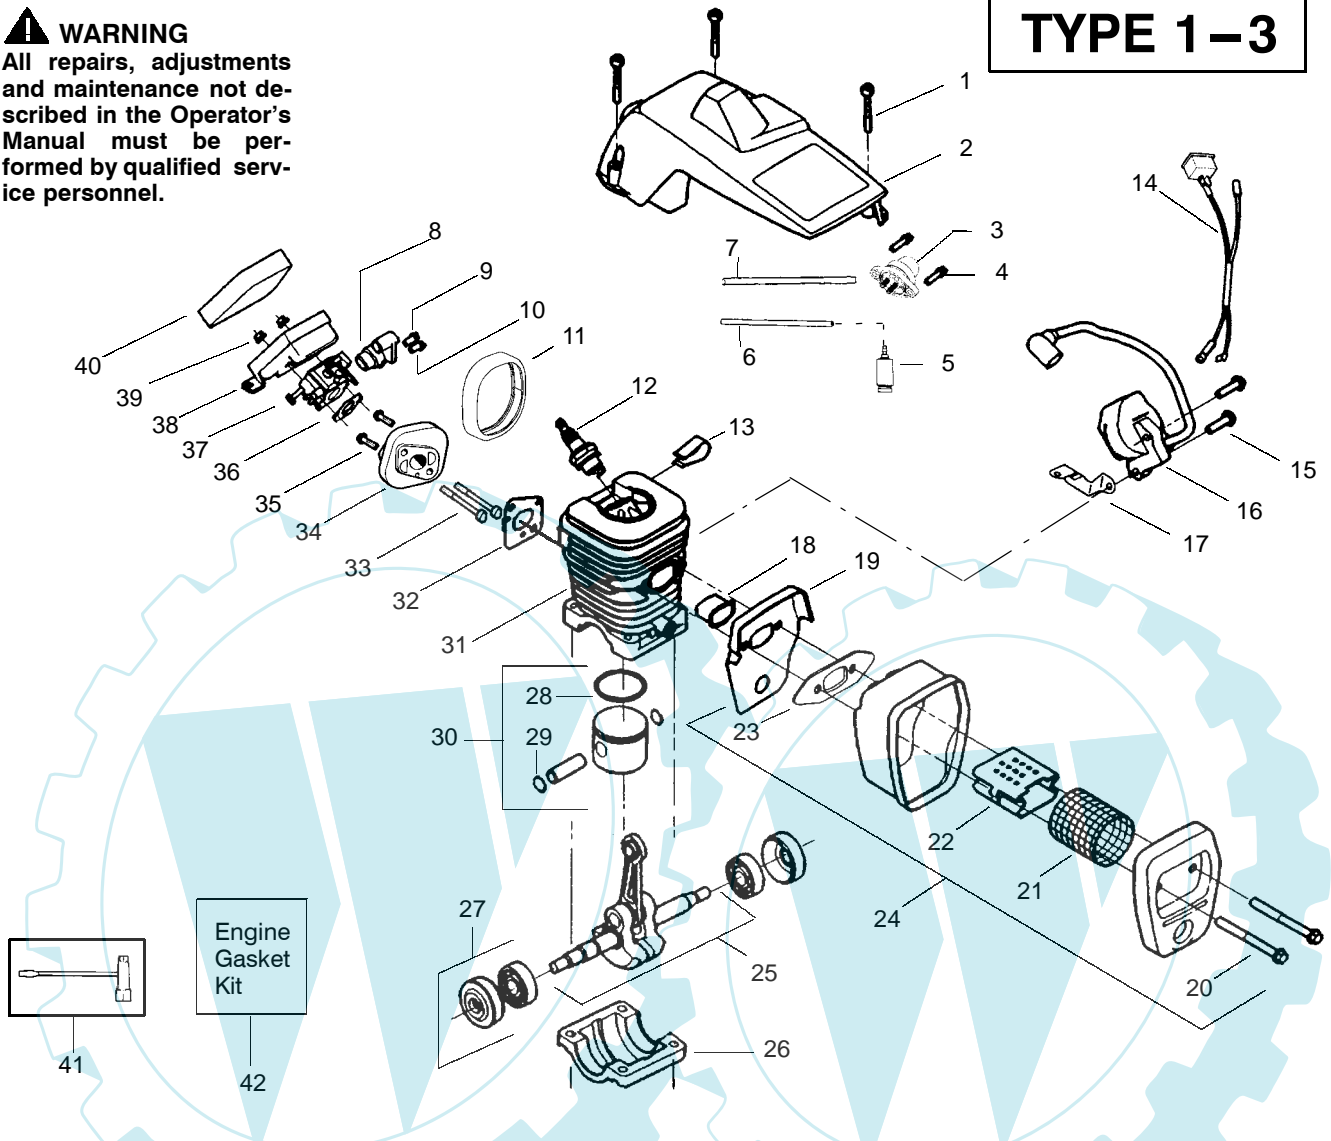

PARTS LIST NO. 530-088796		CHAIN SAW MODEL(S) 220
DATE 2/17/03	Replaces 530088796-7/25/02	PAGE NO. 3
Note: Illustration may differ from actual model due to design changes		

⚠ WARNING
All repairs, adjustments and maintenance not described in the Operator's Manual must be performed by qualified service personnel.

TYPE 1-3

Ref.	Part No.	Description	Ref.	Part No.	Description	Ref.	Part No.	Description
1.	530016153	Screw	17.	530047442	Ground Strap	36.	530019239	Carb. Gasket
2.	530053183	Cylinder Shield	18.	530037652	Heat Insulator	37.	530069722	Carburetor Kit (incl. 9 & 10)
3.	530047213	Air Purge Ass'y.	19.	530049870	Muffler Back Plate	38.	530047604	Air Filter Housing
4.	530015780	Screw	20.	530016132	Screw	39.	530016101	Nut - Carb. Screw
5.	530095646	Fuel Pick-up Ass'y.	21.	530036103	Spark Screen	40.	530037793	Air Filter - Foam
6.	530069247	Kit-Line Purge/Carb. (Small Dia)	22.	530037813	Muffler Diffuser	41.	530031135	Scrench
7.	530069216	Kit-Line Purge/Tank (large line)	23.	530019221	Muffler Gasket	42.	530069608	Engine Gasket Kit (incl. 36,32,23)
8.	530049244	Grommet-Carb Adjust.	24.	530047207	Muffler Ass'y. (Incl. 19,20, 21,22,23)			
9.	530038479	Limiter Cap-High	25.	530047062	Crankshaft Assy.			
10.	530038478	Limiter Cap-Low	26.	530037935	Cap-Crankcase			
11.	*****	Seal-Carb Adapter	27.	530056363	Seal & Bearing Assy.	Not Shown		
12.	952030150	Spark Plug (RCJ-7Y)	28.	530038729	Piston Ring		530088313	Operator Manual
13.	530016136	Clip-High Tension Lead	29.	530015697	Retainer - Piston Pin		530038257	Instruction Decal
14.	530049117	Wire Harness Ass'y. (includes switch)	30.	530069719	Piston Kit - (incl. 28-29)			
15.	530015814	Screw	31.	530069720	Cylinder Kit			
16.	530039198	Ignition Module	32.	530019249	Gasket - Carb. Adapter			
			33.	530016187	Screw			
			34.	530069964	Carb. Adapter Kit (incl. 11,2,36,32)			
			35.	530016386	Screw			

⚡ = NEW PART NUMBER FOR THIS IPL

★ = REFER TO THE SERVICE REFERENCE INDICATED FOR MORE INFORMATION. (LOCATED AT END OF IPL)